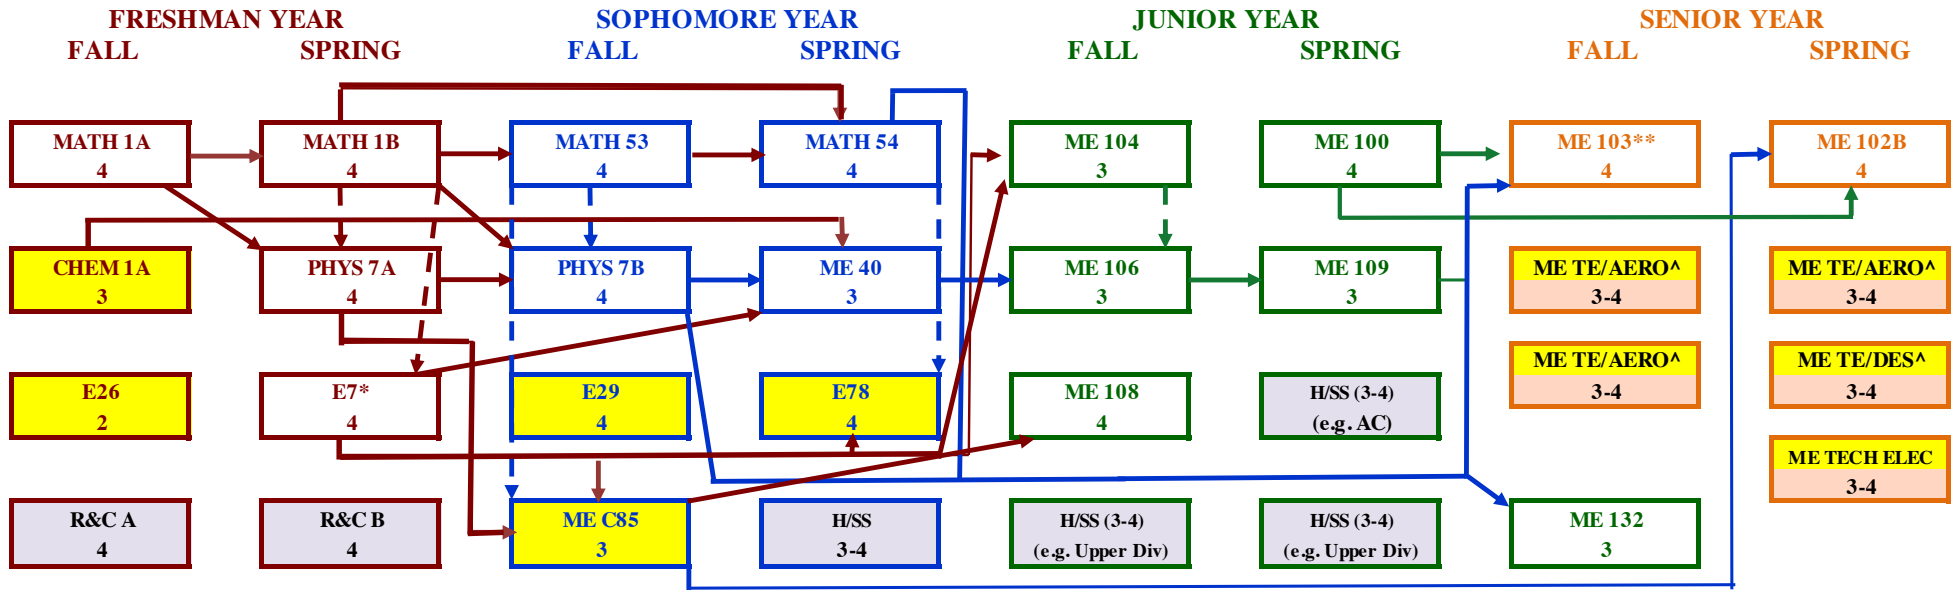

Mechanical Engineering Undergraduate Curriculum

GENERAL NOTES

- If prereqs are met, students are encouraged to take E7 in Freshman Fall.
- Math 53 & 54 must be completed before taking any upper div ME course.
- Please be aware that though courses may not be listed as official prereqs, upper div courses are taught with the expectation that you have taken lower div courses.
- **Planned

COURSE #
OF UNITS

GENERAL TECHNICAL ELECTIVE NOTES

- 15 Units of tech elective are required.
- 9 of 15 units must be ME-sponsored.
- 1 Course must be from the Design List.
- 1 Course must be from the QS list.
- Only 3 units of the 15 can be from lower div courses. A lower div tech is not required.
- Up to 6 of the 15 units may be taken from outside the dept; the rest must be ME-sponsored.
- ME 191K is not a technical course; it is an H/SS.
- For a list of possible courses, please see <http://www.me.berkeley.edu/undergraduate/course-information/undergraduate-technical-electives>